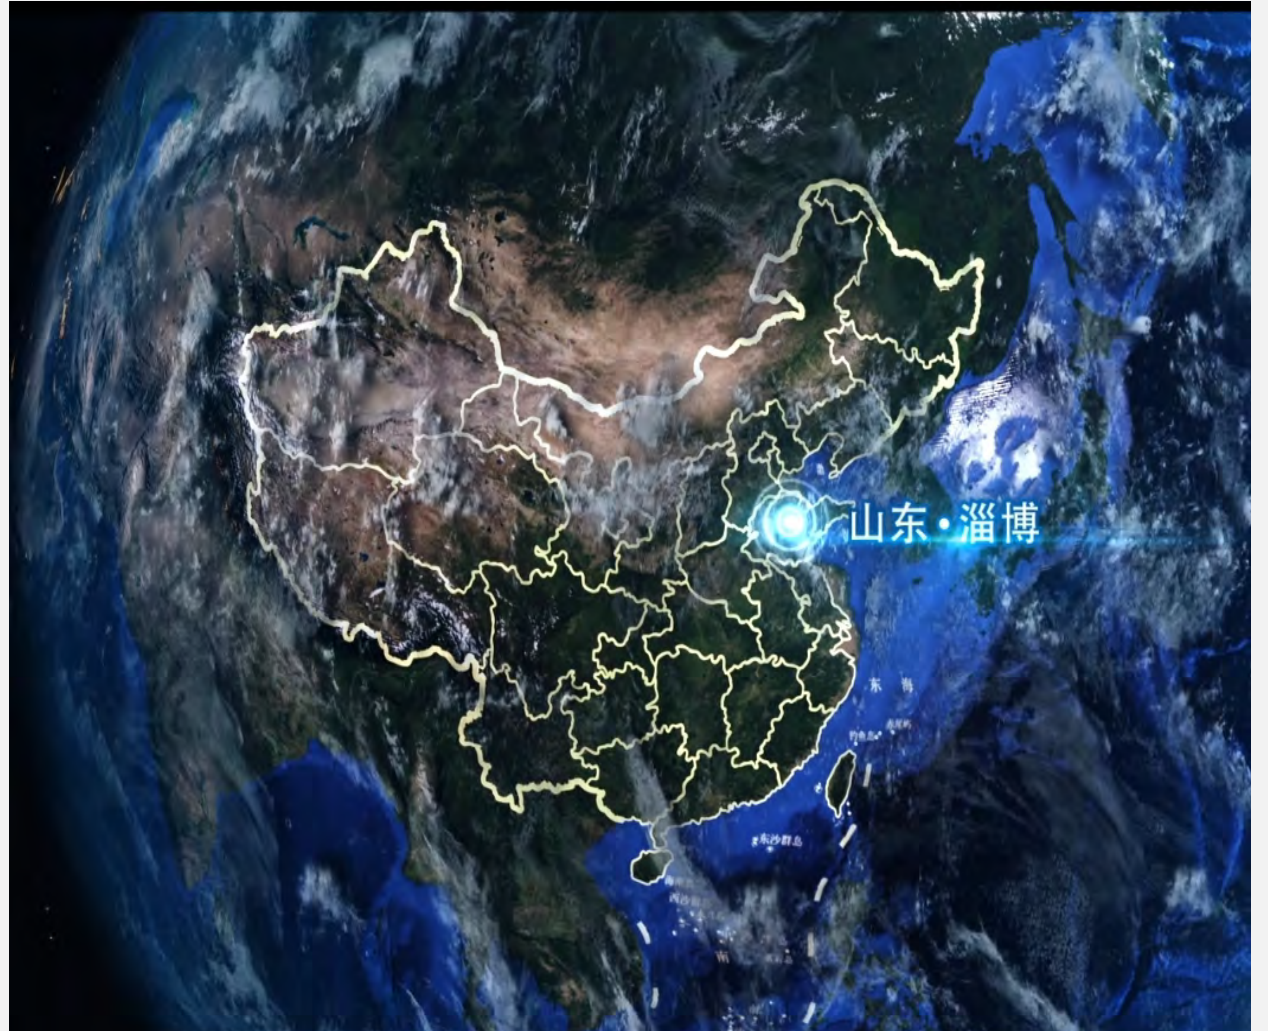

Zibo Insight

Part One

ALL ABOUT ZIBO

Zibo (淄博) is located in the middle of East China's Shandong province, near Mount Tai in the south. It backs on to the Yellow River to the north, neighbors the spring city Jinan to the west, and is adjacent to Weifang and Qingdao to the east.

As a Shandong Peninsula economy opening zone city approved by China's State Council and a "larger city", Zibo has local legislative power. It is also a typical group-style city, with a total area of 5,938 square km and a total population of 4.7 million. ■