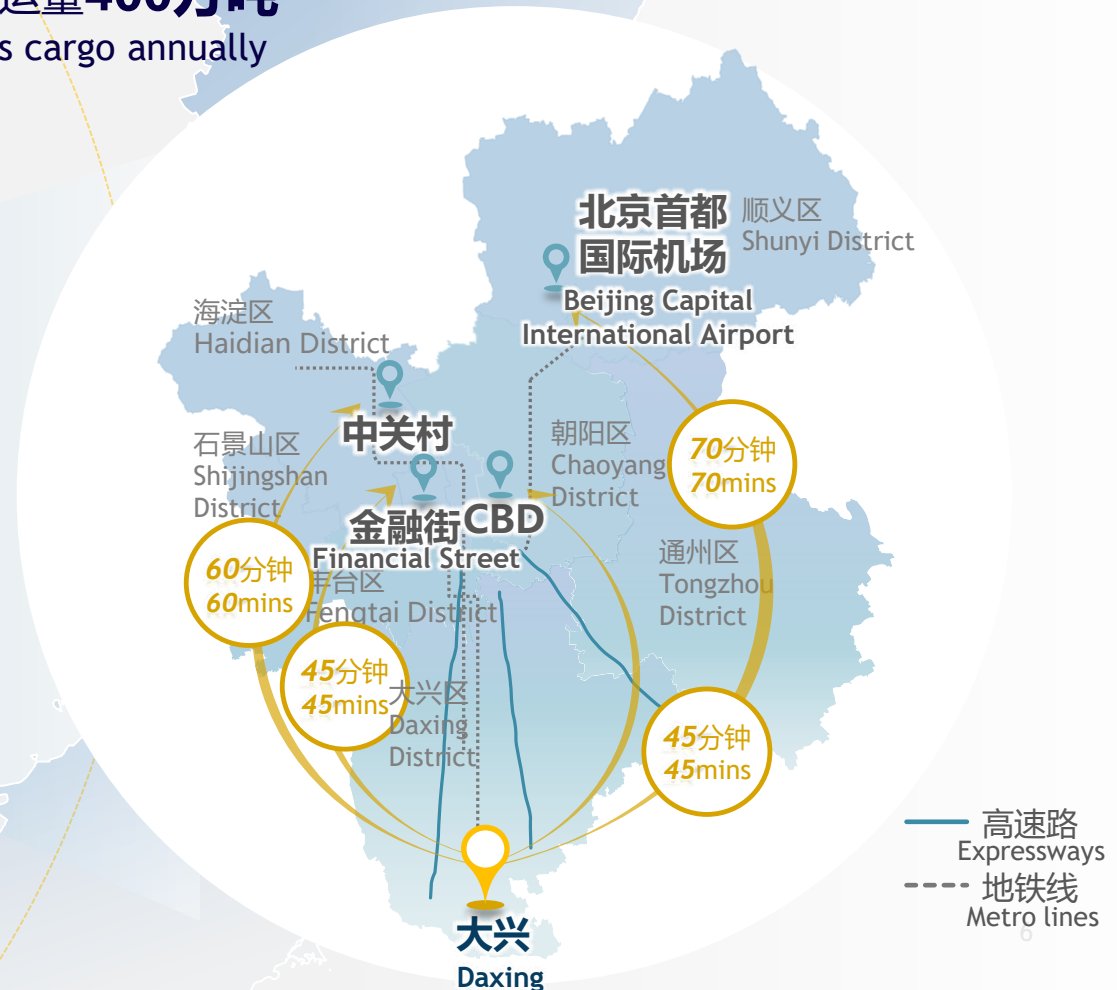

## 企业来中国北京，落地大兴机场

Company enterprises to Beijing, China and settle down at the Daxing Airport

独特区位 —— 世界向东 北京向南  
Unique Location - World East Beijing South

# 区位优势

独特区位 —— 世界向东 北京向南  
Unique Location - World East Beijing South

## 链接全球、外通内达：引航京津冀，首都新枢纽

Globally-linked position and interconnected transport networks: leading the development of BJ-TJ-HB and the creation of a capital hub

规模**第一**的航站楼、全球**前三**的机场规模，年客运量**1亿**人次、货运量**400万吨**  
Largest terminal, global top 3 airport by size, 100 mn passengers, 4 mn tons cargo annually